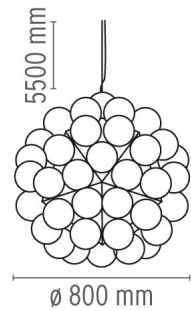

FLOS

TARAXACUM 88 SI

Mounting	Pendant
Type of ceiling pendant	Suspension steel cable
Lamps description	60 x MAX 28W E27 HSGSG
Environment	Indoor
Finish	Polished aluminum
Technical description	Suspension fixture providing direct and reflected lighting. Structure formed by 20 pressed, polished aluminum triangles. 60 clear Globolux lamps housed around the structure. Steel ceiling fitting and rose.

Taraxacum 88 SI

designed by Achille Castiglioni

Suspension fixture providing direct and reflected lighting.

● F7430000 Polished aluminium

DIMENSIONS

ELECTRICAL

Emergency	Without
Voltage (V)	230

PHYSICAL

Construction material	Aluminum, Steel
Weight (kg)	10.6

CERTIFICATIONS

Taraxacum 88 SI . Lamps

HSGSG 28W E27

Lamp wattage:
28 W

Lamp category:
Halogen mains

Socket:
E27

Lamp type:
HSGSG

Taraxacum 88 SI

designed by Achille Castiglioni

Suspension fixture providing direct and reflected lighting.

 F7430000 Polished aluminium

DIMENSIONS

CERTIFICATIONS

IP
20