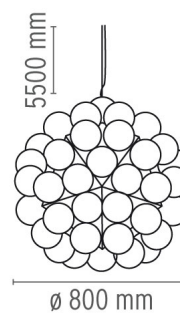

FLOS

TARAXACUM 88 SI

Mounting	Pendant
Type of ceiling pendant	Suspension steel cable
Lamps description	60 x MAX 28W E27 HSGSG
Environment	Indoor
Finish	Polished aluminum
Technical description	Suspension fixture providing direct and reflected lighting. Structure formed by 20 pressed, polished aluminum triangles. 60 clear Globolux lamps housed around the structure. Steel ceiling fitting and rose.

Taraxacum 88 SI

designed by Achille Castiglioni

Suspension fixture providing direct and reflected lighting.

● F7430000 Polished aluminium

DIMENSIONS

ELECTRICAL

Emergency	Without
Voltage (V)	230

PHYSICAL

Construction material	Aluminum, Steel
Weight (kg)	10.6

CERTIFICATIONS

Taraxacum 88 SI . Lamps

HSGSG 28W E27

Lamp wattage:
28 W

Lamp category:
Halogen mains

Socket:
E27

Lamp type:
HSGSG

Taraxacum 88 SI

designed by Achille Castiglioni

Suspension fixture providing direct and reflected lighting.

 F7430000 Polished aluminium

DIMENSIONS

CERTIFICATIONS

IP
20