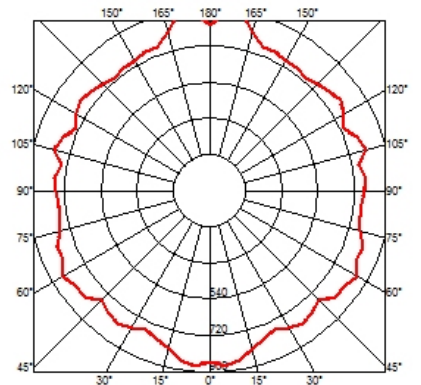

FLOS

TARAXACUM 88 SI

Mounting	Pendant
Type of ceiling pendant	Suspension steel cable
Lamps description	60 x MAX 28W E27 HSGSG
Environment	Indoor
Finish	Polished aluminum
Technical description	Suspension fixture providing direct and reflected lighting. Structure formed by 20 pressed, polished aluminum triangles. 60 clear Globolux lamps housed around the structure. Steel ceiling fitting and rose.

Taraxacum 88 SI

designed by Achille Castiglioni

Suspension fixture providing direct and reflected lighting.

● F7430000 Polished aluminium

DIMENSIONS

ELECTRICAL

Emergency	Without
Voltage (V)	230

PHYSICAL

Construction material	Aluminum, Steel
Weight (kg)	10.6

CERTIFICATIONS

Taraxacum 88 SI . Lamps

HSGSG 28W E27

Lamp wattage:
28 W

Lamp category:
Halogen mains

Socket:
E27

Lamp type:
HSGSG