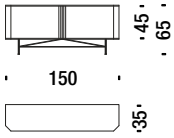

Perf Credenza with steel top

Perf credenza piano acciaio

DL308T

0,5m³ 75Kg