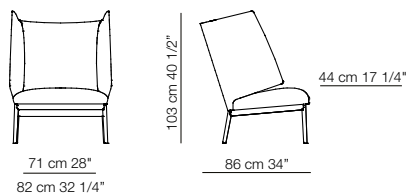

Hug

design Claesson Koivisto Rune 2013

Sedia Chair

Poltrona Armchair

Poltrona con schienale alto Armchair with high backrest

CHAIR CERTIFICATES (ICQ)

EN 16139:2013 + EN 16139:2013/AC:2013

*

All dimensions are expressed in centimeters and inches
File CAD 2D-3D available on www.arflex.com