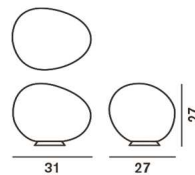

LED compatible

Cable length

Certifications

Energy Class

A+ A

Gregg large

Weight
net kg: 3,60
gross kg: 4,70

Packaging
vol. m3: 0,094
n. boxes: 2

Bulbs
compact fluorescent 1x25W E27

LED compatible

Certifications

Energy Class

A+ A

Gregg medium

Weight
net kg: 1,60
gross kg: 2,60

Packaging
vol. m3: 0,031
n. boxes: 2