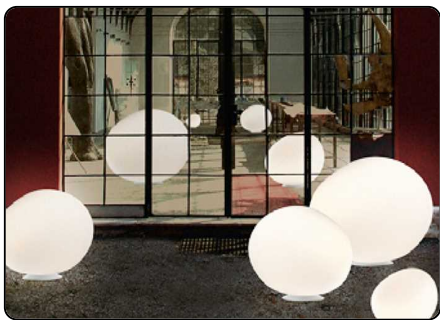

Gregg, outdoor floor design Ludovica+Roberto Palomba 2010

FOSCARINI

A product of natural inspiration and extensive research, Gregg's shape is reminiscent of a large pebble, its surface polished by the water. It could even be seen as the egg of some mythological beast, a symbol of creation and re-birth. Made of polyethylene, a light-weight material that is also shock-resistant and weather-proof, Outdoor Gregg is available in the table and suspension versions, in three different sizes: medium, large and extra-large, to blend in seamlessly with any setting and create free compositions, in a game of different dimensions and heights. Affording a

multitude of possibilities, for a dual emotion: by day with an organic and pure shape, at night with a warm luminosity. Decorative and lighting at the same time, the Outdoor Gregg lamp is ideal for a host of different situations: a covered terrace, a garden gazebo or a patio, but also an outdoor living area, expressing a lifestyle in pursuit of a new, refined relationship between design, nature and architecture.

Gregg, outdoor floor technical info

FOSCARINI

Description

Floor lamp with diffused light. Rotational moulded polyethylene diffuser with direct coupling for assembly onto the polyester powder coated zinc alloy base, with the possibility of floor fastening using screws. Electrical cable covered in neoprene for outdoor use without switch on the cable.

ceiling