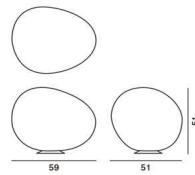

Materials Rotational moulded polyethylene and coated metal

Colors White

Brightness light
diffused light

Model

Gregg XL

Weight
net kg: 4,30
gross kg: 5,60

Packaging
vol. m3: 0,179
n. boxes: 2

Bulbs
compact fluorescent 1x25W E27

LED compatible

Cable length

Certifications

Energy Class

A+ A

Gregg large

Weight
net kg: 3,60
gross kg: 4,70

Packaging
vol. m3: 0,094
n. boxes: 2