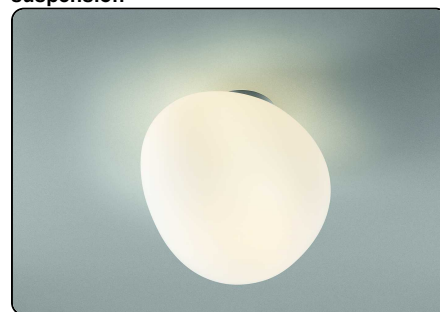

multitude of possibilities, for a dual emotion: by day with an organic and pure shape, at night with a warm luminosity. Decorative and lighting at the same time, the Outdoor Gregg lamp is ideal for a host of different situations: a covered terrace, a garden gazebo or a patio, but also an outdoor living area, expressing a lifestyle in pursuit of a new, refined relationship between design, nature and architecture.

Gregg, outdoor floor technical info

FOSCARINI

Description

Floor lamp with diffused light. Rotational moulded polyethylene diffuser with direct coupling for assembly onto the polyester powder coated zinc alloy base, with the possibility of floor fastening using screws. Electrical cable covered in neoprene for outdoor use without switch on the cable.

ceiling