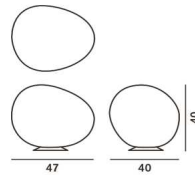

Materials Rotational moulded polyethylene and coated metal

Colors White

Brightness light
diffused light

Model

Gregg XL

Weight
net kg: 4,30
gross kg: 5,60

Packaging
vol. m3: 0,179
n. boxes: 2

Bulbs
compact fluorescent 1x25W E27

LED compatible

Cable length

Certifications

Energy Class

A+ A

Gregg large

Weight
net kg: 3,60
gross kg: 4,70

Packaging
vol. m3: 0,094
n. boxes: 2