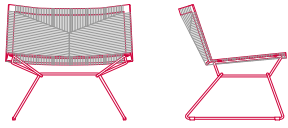

mdf italia

© COPYRIGHT 2020 MDF ITALIA SRL SOCIETA' UNIPERSONALE

2019

NEIL TWIST ARMCHAIR

Designed by Jean Marie Massaud

INDOOR AND OUTDOOR ARMCHAIR

TWIST: NEIL'S EVOLUTION. Gritty, versatile, vibrant, yet at the same time an icon of essentiality, in perfect harmony with MDF Italia's style. These are the main features of Neil armchair, that today comes in a brand new version: Neil twist Armchair, whose eloquent name makes us sense that the manually braided rope is the project's protagonist, with a key detail - the contrasting internal cross-stitch - that adds character to the overall view. But surprises do not end there for what represents the development of Neil armchair: in fact it is proposed in rope with five different colours, with base in white, bronze or black nickel round steel wire; with or without armrest.

In this new version, Jean Marie Massaud's chair is highly versatile: it can actually be used both indoors and outdoors, where its neutral or very bright colours will be outstanding in parks and private gardens, meeting places, hotels and public spaces.

[DOWNLOAD THE CATALOGUE](#)

SHELL

Load-bearing seating structure made of steel, woven with high-tenacity polyester cord, solution-dyed, guaranteeing high resistance to atmospheric agents, light, and abrasions, with stretch resistance. Sled-base made of steel rod. All Neil Twist models have a stitching detail in a contrasting colour, for all versions, in glossy anthracite colour. Variants and types: Matt ecru col.23 / Matt anthracite col.03 / Glossy silver grey col.04 / Glossy English green col.17 / Glossy orange col.11.

OUTDOOR USE

All the variants available, are perfect in both indoor and outdoor environments.

NEIL TWIST ARMCHAIR

LOW-BACKREST

no armrests

L75.2 D66 H71 cm seat H41.3 cm

with armrests

L79.6 D66 H71 cm seat H41.3 cm