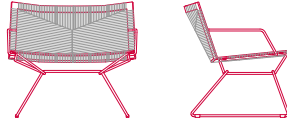

OUTDOOR USE

All the variants available, are perfect in both indoor and outdoor environments.

NEIL TWIST ARMCHAIR

LOW-BACKREST

no armrests

L75.2 D66 H71 cm seat H41.3 cm

with armrests

L79.6 D66 H71 cm seat H41.3 cm