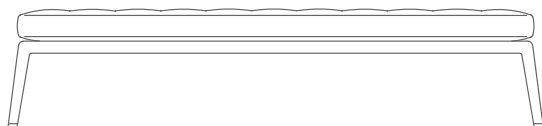

SEDUTA CUSCINO IN POLIURETANO E
DACRON.

RIVESTIMENTO IN PELLE O IN TESSUTO.

CATEGORIES ARMCHAIRS/OTTOMANS
PRODUCT BENCH

FRAME IN SATINED, CHROMED, BLACK
CHROMED, BURNISHED OR CHAMPAGNE
METAL.

SEAT FRAME IN METAL COVERED WITH HIDE
LEATHER: WHITE (5007), GREY (5003), BLACK
(5005), OLIVE (5006), RUSSIAN RED (5008),
SAND (5001), TOBACCO (5015), DARK BROWN
(5004), EXTRA
DARK BROWN (5013). ALSO AVAILABLE IN
SUEDE: OLIVE (6003), DARK BROWN (6004),
BLACK (6005), SAND (6001).

SEAT CUSHION IN POLYURETHANE AND
DACRON.

UPHOLSTERY NOT REMOVABLE FABRIC OR
LEATHER COVERS.

PRODUKTARTEN SESSEL/HOCKER
PRODUKT BANK

GESTELL METALLGESTELL IN DEN
AUSFÜHRUNGEN: SATINIERT, CHROM,
SCHWARZ CHROM, BRÜNIERT ODER
CHAMPAGNER.

SITZFLÄCHE MIT KERNLEDER BEZOGEN IN
DEN FARBEN: WEISS (5007), GRAU (5003),
SCHWARZ (5005),
OLIVGRÜN (5006), BULGARENROT (5008),
SAND (5001), TABAK (5015), TESTA DI MORO
(5004), TESTA DI MORO DUNKEL (5013).

WILDLEDER IN DEN FARBEN:
OLIVGRÜN (6003), TESTA DI MORO (6004),
SCHWARZ (6005), SAND (6001).

AUFLAGE AUS POLYURETHAN UND DACRON.

BEZÜGE NICHT ABZIEHBARE LEDER- ODER
STOFFBEZÜGE.